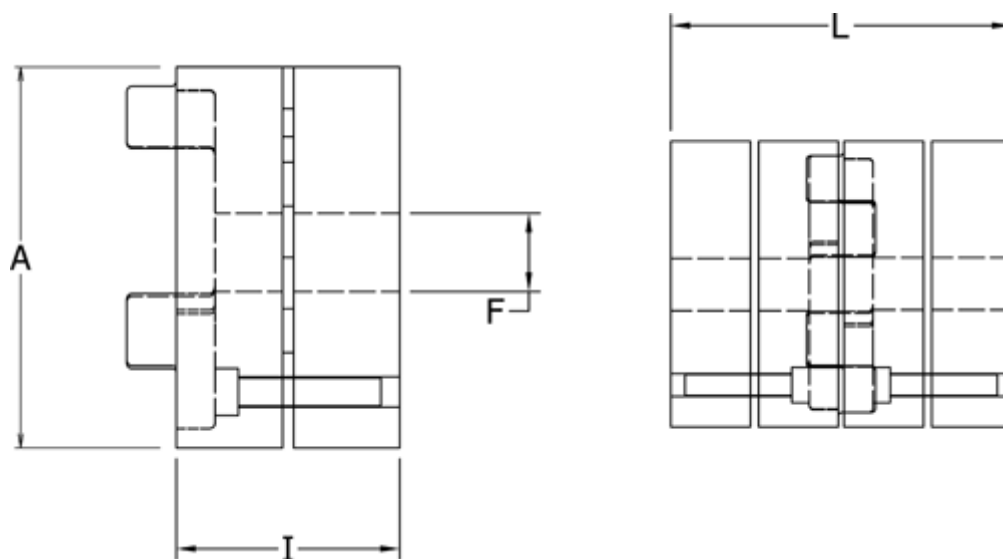

Article number: 3335014A011

Description: Conical Clamping Klonex ES14
ALU Aluminium, Bore 11H7 mm

Measures

A = 30
F = 11
I = 18.5
L = 50
t = M3